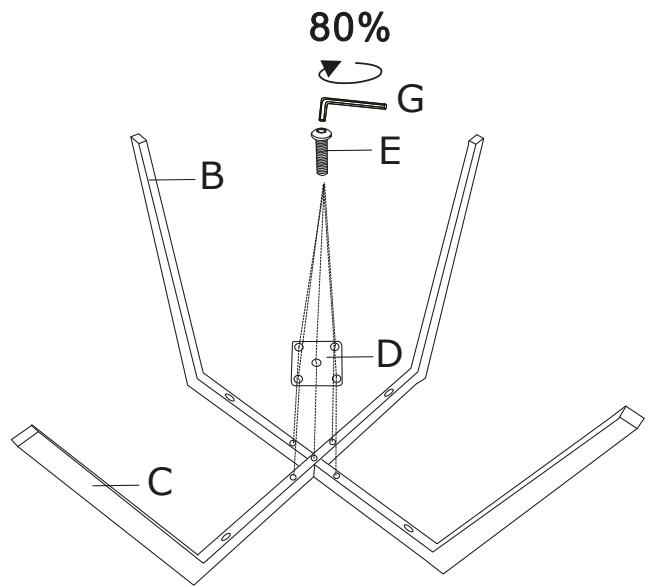

Ax1	Dx1
Bx1	Ex5 M6×30mm Fx4 M6×40mm
Cx1	Gx1 Hx4

①