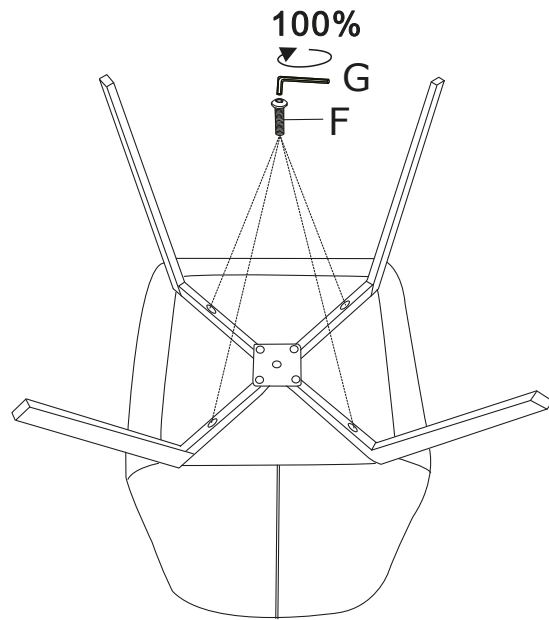

Ax1	Dx1
Bx1	Ex5 M6×30mm Fx4 M6×40mm
Cx1	Gx1 Hx4

①

②

③