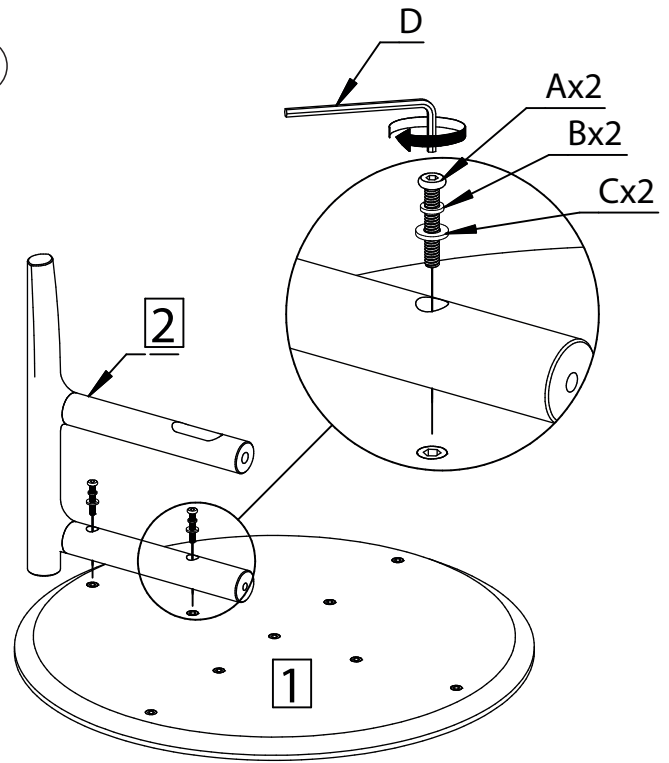

1x1 	Cx9 Ø6/Ø12
2x4 	D N4
3x1 	Ex4 M6x50
4x1 	Fx4 Ø6x15x14
Ax9 Ø6x35	G N5
Bx9 Ø6	Hx4 Ø20

Note:
Improper use, improper assembly and mishandling may lead to defects/ cracks appearing.

1