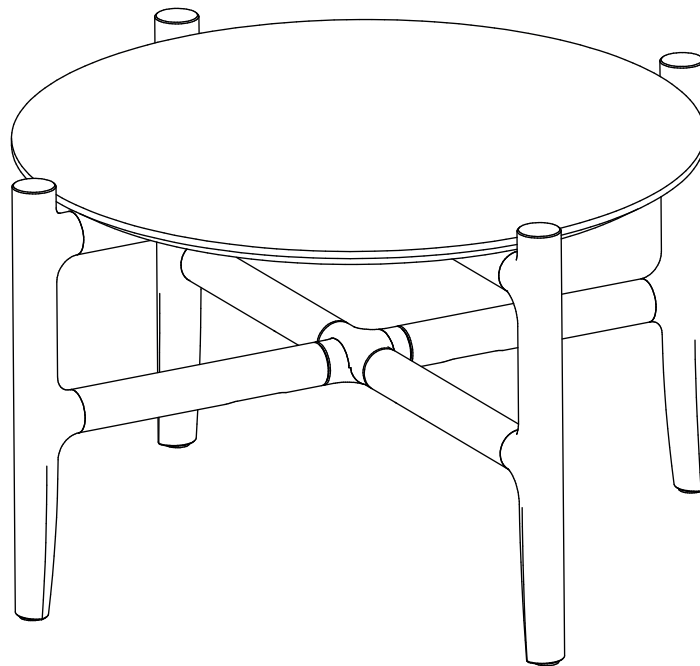

# HOLTON COFFEE TABLE

**ROWICO**

HOME

1x1 	Cx9  Ø6/Ø12
2x4 	D  N4
3x1 	Ex4  M6x50
4x1 	Fx4  Ø6x15x14
Ax9  Ø6x35	G  N5
Bx9  Ø6	Hx4  Ø20

Note:  
Improper use, improper assembly and mishandling may lead to defects/ cracks appearing.