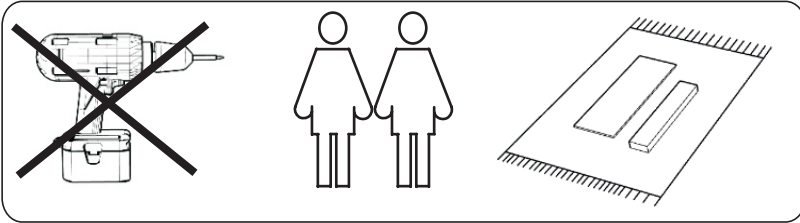

ASSEMBLY INSTRUCTION

# HOLTON COFFEE TABLE

**ROWICO**

HOME

1x1 	Cx9  Ø6/Ø12
2x4 	D  N4
3x1 	Ex4  M6x50
4x1 	Fx4  Ø6x15x14
Ax9  Ø6x35	G  N5
Bx9  Ø6	Hx4  Ø20

Note:  
Improper use, improper assembly and mishandling may lead to defects/ cracks appearing.