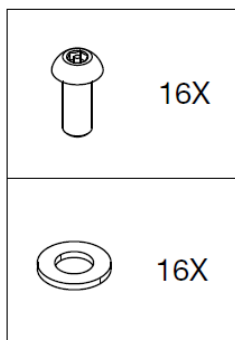

ASSEMBLY INSTRUCTION

FRED DININGTABLE 240

ROWICO

HOME

1X